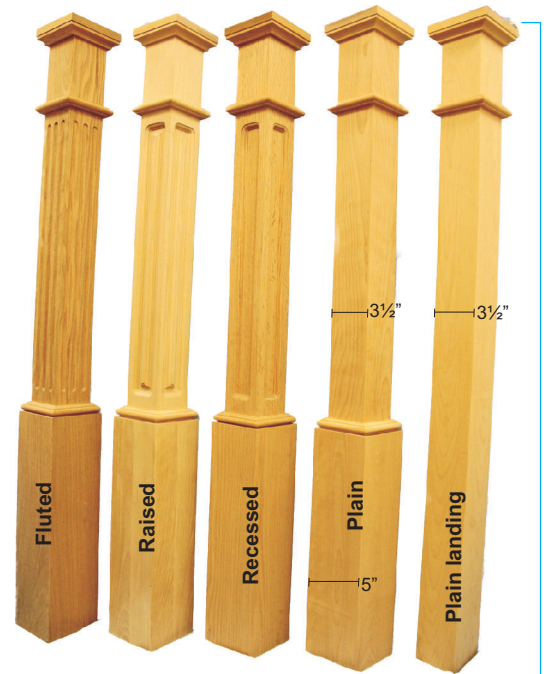

MORE BOX NEWELS!

StairWorld's expanded line of Box Newels offers the clean, simple lines popular in today's contemporary designs. All new Box Newel styles are 52" high and are available in Oak, Maple or Birch. Cap is included.

Plain landing style

Available in two widths: 3½" or 4½"

Skirted styles

Post body is 3½" wide with a 5" base. Available in your choice of four profiles: Fluted, Raised, Recessed or Plain.

Our existing line of Box Newels - including white and 6" and 7½" base options - remain in inventory!

Our NEW solid Box Newels in Oak, Maple and Birch feature rich detailing on the Fluted, Raised and Recessed profiles

All new Box Newel styles are 52"

Plain and Recessed profiles are also available in a larger width - 4½" body with 6" base!

Dimensions are 52" high and 3" wide.

Crisp, clean details make these Oak and Maple turnings a stand out item