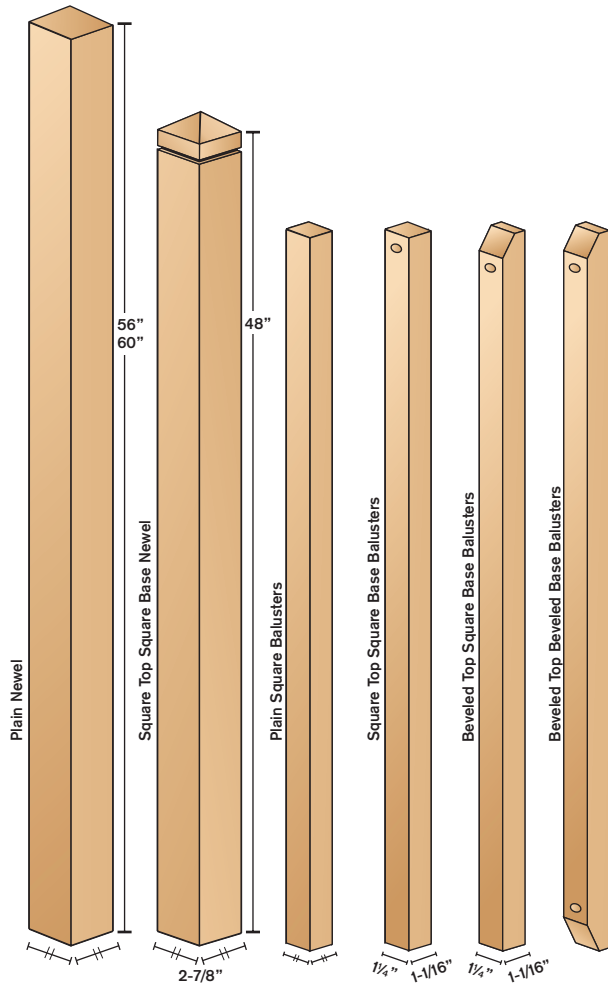

## MODERN TURNINGS

Contemporary design that will never go out of style. Our Modern series incorporates a simplistic, minimalist approach while exemplifying the timeless beauty of solid hardwood.

Additional sizes may be available. Call for details.

### Plain Newels

111-3060	3" x 60"
111-3556	3½" x 56"

### Square Top Square Base Newels

003-948	2-7/8" x 48"
---------	--------------

#### Modern Round Top Rail

OR4-101  
1-1/16" x 4¼"