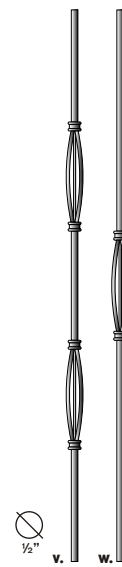

Valencia

v. Baluster 260-B01 43"
w. Baluster 260-B02 43"

VALENCIA BALUSTERS AVAILABLE IN SATIN BLACK ONLY