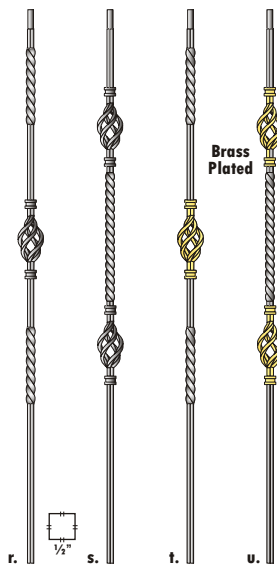

Ispira

r. Baluster 212-A53 43"
s. Baluster 212-A54 43"
t. Baluster 212-B53 43"
u. Baluster 212-B54 43"