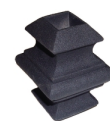

## Pitch Shoe

37° Pitch Shoe w/Set Screw 210-PS

## Decorative Casts

Newel Cast 213-N6C

Baluster Cast 213-A6C