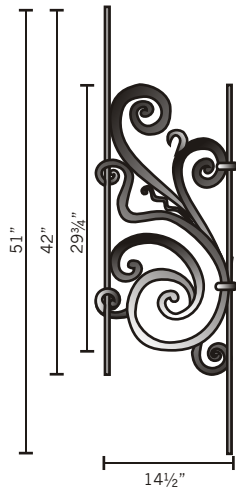

REGENCY RAILINGS

These “Rebecca” and “Tuscany” designs by Regency Railings are sure to take your breath away. Absolutely perfect for interior balconies as well as curved and straight staircases.

Rebecca Collection 5/8"

Level Rail
RB A1

23°-39° Rake Rail
RB B1

40°-52° Rake Rail
RB C1

Starting Volute L/H
RB TERML

Starting Volute R/H
RB TERMR

Tuscany Collection 1/2"

PANELS ARE ALSO AVAILABLE FOR CURVED STAIRS. CALL FOR DETAILS.

Balcony Level Rail L/H
TU A1

Balcony Level Rail R/H
TU B1

20°-36° Angle Rake Rail
TU C1

20°-48° Angle Rake Rail
TU D1

37°-48° Angle Rake Rail
TU E1

Starting Volute L/H
TU TERML

Starting Volute R/H
TU TERMR