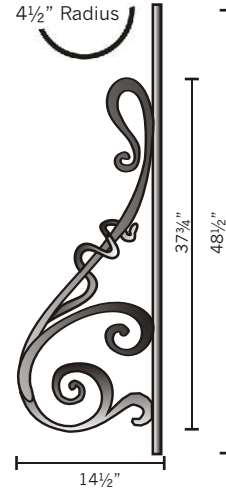

REGENCY RAILINGS

These “Rebecca” and “Tuscany” designs by Regency Railings are sure to take your breath away. Absolutely perfect for interior balconies as well as curved and straight staircases.

Rebecca Collection 5/8"

Level Rail
RB A1

23°-39° Rake Rail
RB B1

40°-52° Rake Rail
RB C1

Starting Volute L/H
RB TERML

Starting Volute R/H
RB TERMR

Tuscany Collection 1/2"

PANELS ARE ALSO AVAILABLE FOR CURVED STAIRS. CALL FOR DETAILS.

Balcony Level Rail L/H
TU A1

Balcony Level Rail R/H
TU B1

20°-36° Angle Rake Rail
TU C1

20°-48° Angle Rake Rail
TU D1

37°-48° Angle Rake Rail
TU E1

Starting Volute L/H
TU TERML

Starting Volute R/H
TU TERMR