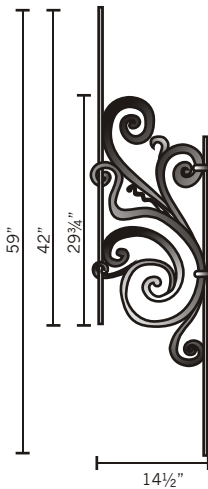

REGENCY RAILINGS

These “Rebecca” and “Tuscany” designs by Regency Railings are sure to take your breath away. Absolutely perfect for interior balconies as well as curved and straight staircases.

Rebecca Collection 5/8"

Level Rail
RB A1

23°-39° Rake Rail
RB B1

40°-52° Rake Rail
RB C1

Starting Volute L/H
RB TERML

Starting Volute R/H
RB TERMR

Tuscany Collection 1/2"

PANELS ARE ALSO AVAILABLE FOR CURVED STAIRS. CALL FOR DETAILS.

Balcony Level Rail L/H
TU A1

Balcony Level Rail R/H
TU B1

20°-36° Angle Rake Rail
TU C1

20°-48° Angle Rake Rail
TU D1

37°-48° Angle Rake Rail
TU E1

Starting Volute L/H
TU TERML

Starting Volute R/H
TU TERMR