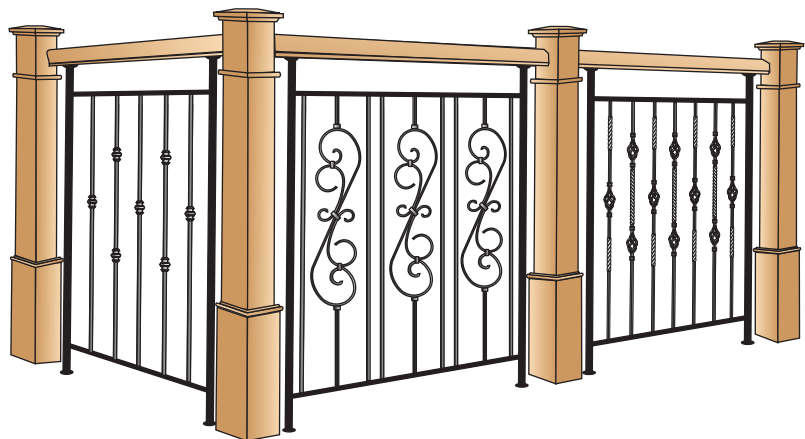

HAVE US PREFABRICATE YOUR RAILING.

Design your own rail or have our designer come up with a style just for you.

FOR INTERIOR OR EXTERIOR APPLICATIONS