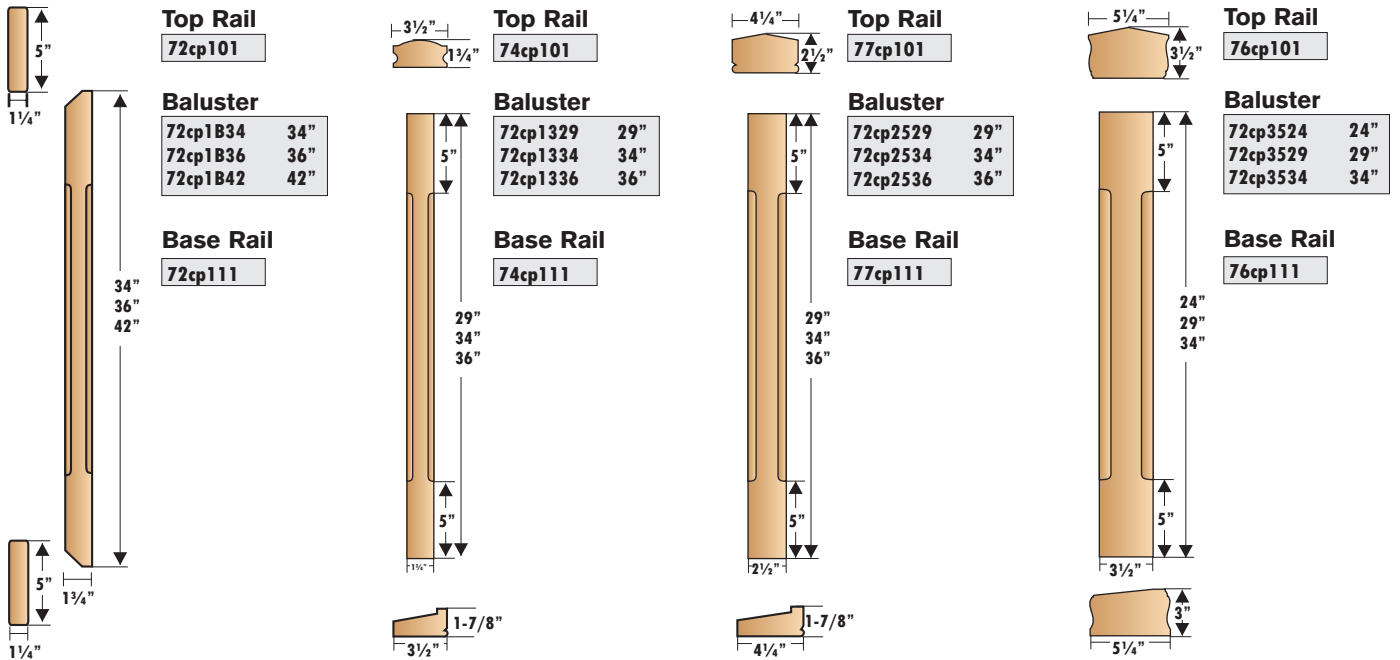

We offer simply the best of wood exterior railing systems. We only use "Infrared" laminated, clear, finger jointed white pine and only the best possible quality wood is used.

No cracking, splitting or knots bleeding through. Choose clear pine, a natural choice.

Style C

5" **72-5O54** 6" **72-6O54** 8" **72-8O54**

EXTERIOR RAILING - SQUARE CHAMFERED

Square Chamfered Balusters & Rail

EXTERIOR RAIL IS SOLD IN 4' AND 8' LENGTHS

Square Chamfered Newels