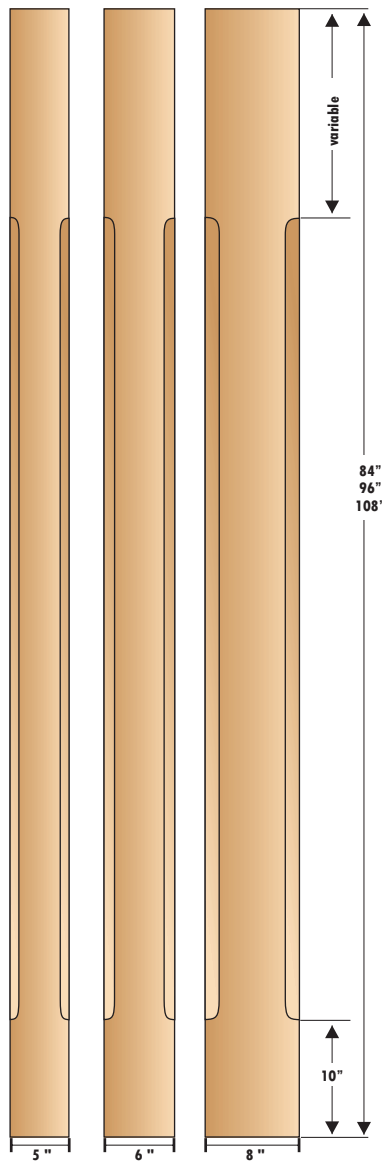

■ ■ ■ EXTERIOR RAILING - SQUARE CHAMFERED

This contemporary style combines the square and chamfered look for a stunning addition to any home. Our beautiful solid, clear pine columns and railings will be in style for years to come.

Available in Clear Pine.

EXTERIOR RAIL IS SOLD IN 4' AND 8' LENGTHS

Exterior Columns

Style A

5" **72-5T96** 6" **72-6T96** 8" **72-8T96**

Style B

5" **72-5S96** 6" **72-6S96** 8" **72-8S96**

Our Clear Pine

We offer simply the best of wood exterior railing systems. We only use "Infrared" laminated, clear, finger jointed white pine and only the best possible quality wood is used.

No cracking, splitting or knots bleeding through. Choose clear pine, a natural choice.

Style C

5" **72-5O54** 6" **72-6O54** 8" **72-8O54**

EXTERIOR RAILING - SQUARE CHAMFERED

Square Chamfered Balusters & Rail

EXTERIOR RAIL IS SOLD IN 4' AND 8' LENGTHS

Square Chamfered Newels