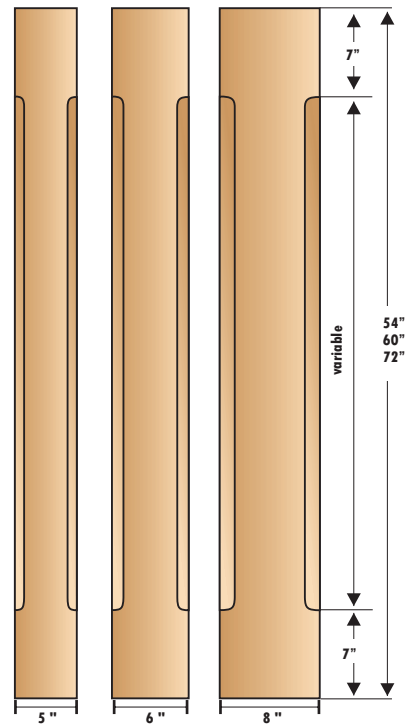

Available in Clear Pine.

EXTERIOR RAIL IS SOLD IN 4' AND 8' LENGTHS

Exterior Columns

Style A

5" **72-5T96** 6" **72-6T96** 8" **72-8T96**

Style B

5" **72-5S96** 6" **72-6S96** 8" **72-8S96**

Our Clear Pine

Style C

5" **72-5O54** 6" **72-6O54** 8" **72-8O54**

EXTERIOR RAILING - SQUARE CHAMFERED

Square Chamfered Balusters & Rail

EXTERIOR RAIL IS SOLD IN 4' AND 8' LENGTHS

Square Chamfered Newels