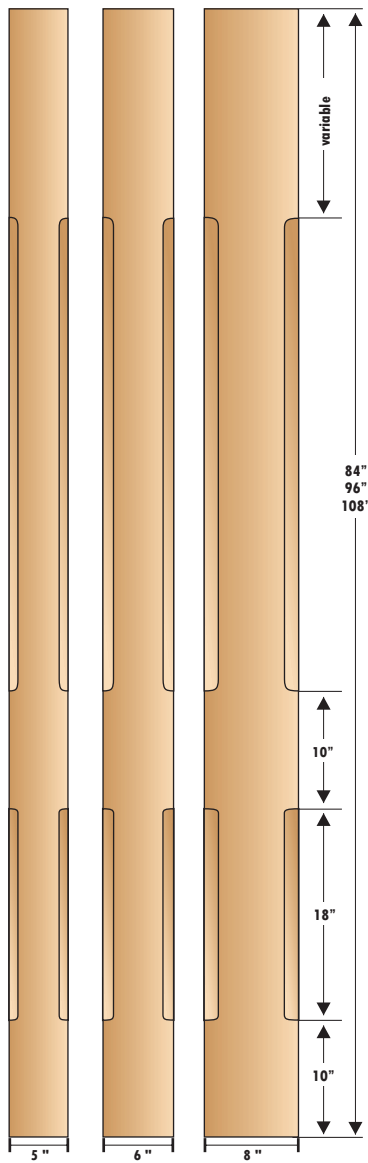

■ ■ ■ EXTERIOR RAILING - SQUARE CHAMFERED

This contemporary style combines the square and chamfered look for a stunning addition to any home. Our beautiful solid, clear pine columns and railings will be in style for years to come.

Available in Clear Pine.

EXTERIOR RAIL IS SOLD IN 4' AND 8' LENGTHS

Exterior Columns

Style A

5" **72-5T96** 6" **72-6T96** 8" **72-8T96**

Style B

5" **72-5S96** 6" **72-6S96** 8" **72-8S96**

Our Clear Pine

Style C

5" **72-5O54** 6" **72-6O54** 8" **72-8O54**

EXTERIOR RAILING - SQUARE CHAMFERED

Square Chamfered Balusters & Rail

EXTERIOR RAIL IS SOLD IN 4' AND 8' LENGTHS

Square Chamfered Newels